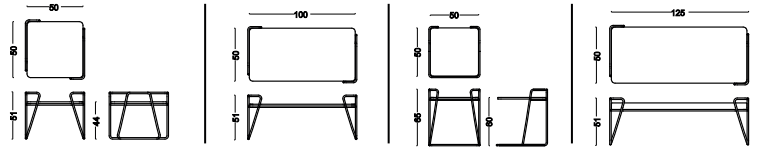

# XO

Coffee Table

Nazar Sigaher  
Designer