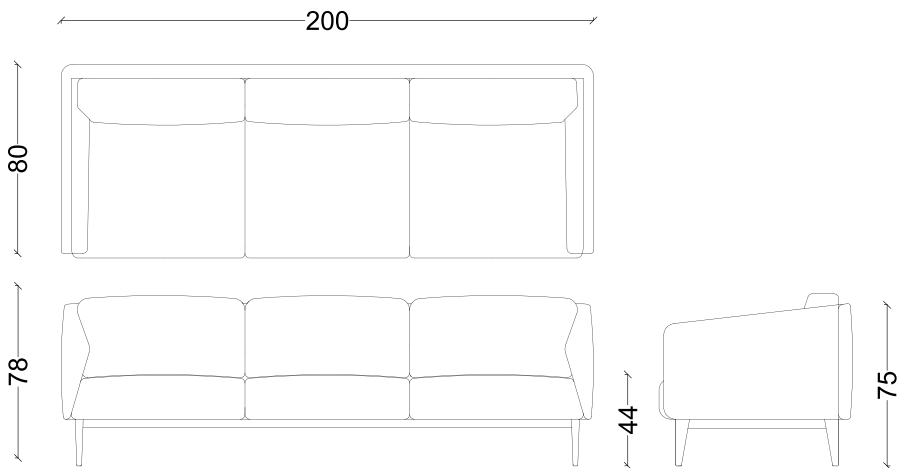

VOI 0001 VOI SINGLE

VOI 0003 VOI TRIBLE

KOD / CODE	MODEL	U / L	D / D	Y / H	KG	M ³	LEATHER FABRIC M	GENUINE LEATHER M ²
VOI 0001	SINGLE	90	80	74				
VOI 0003	TRIBLE	226	80	74				