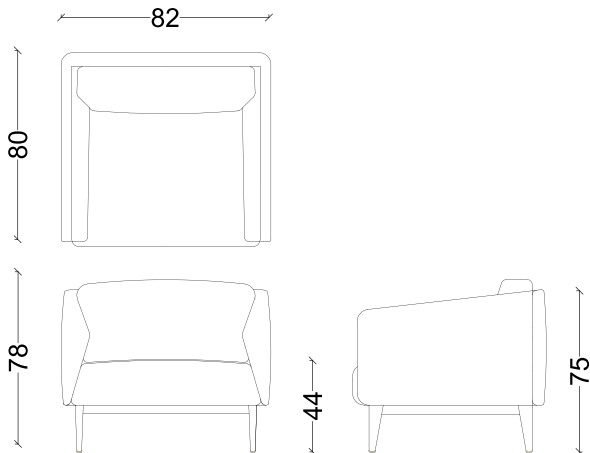

VOI 0001 VOI SINGLE

VOI 0003 VOI TRIBLE

KOD / CODE	MODEL	U / L	D / D	Y / H	KG	M ³	LEATHER FABRIC M	GENUINE LEATHER M ²
VOI 0001	SINGLE	90	80	74				
VOI 0003	TRIBLE	226	80	74				