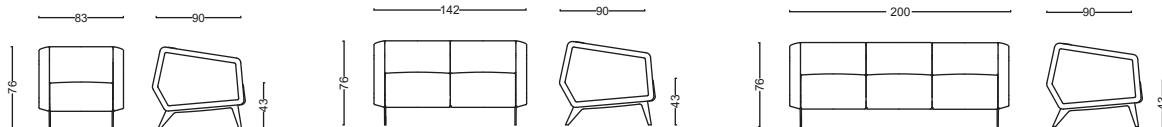

BRAVE

Seating Group