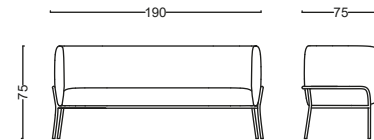

DUAL

Seating Group

CUBE

Seating Group

The Cube collection features a modern sofa and armchair that stand out for their elegant lines and minimalist design. With its flexible color combinations and unique design, it adds a sense of lightness to your spaces. Its comfortable construction brings comfort to spaces such as waiting areas and home offices.