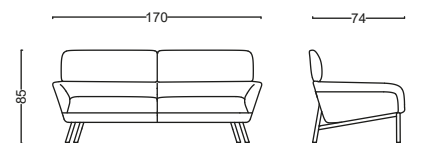

YENA

Seating Group

Yena is a functional and comfortable seating solution designed to fit seamlessly into small spaces thanks to its compact design. Its high-leg design adds a sense of lightness to the space, while its clean lines offer a modern look.