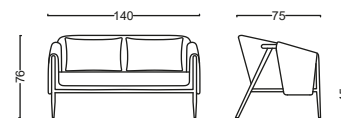

ALICE

Seating Group