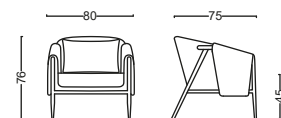

ALICE

Seating Group