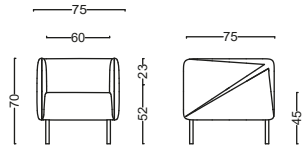

POLESTAR

DESIGNER : GÜRHAN BİLGET

Polestar was designed inspired by the four-pointed North Star. Its symmetrical form is accentuated by two different tones.

POLESTAR

Seating Group

Polestar was designed inspired by the four-pointed North Star. Its symmetrical form is accentuated by two different tones.