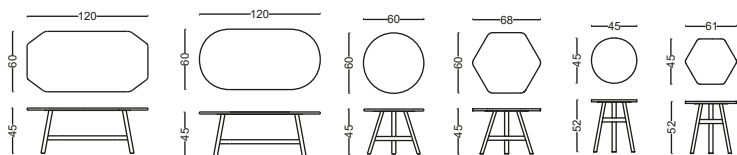

Coffee Tables

- Page 130 **Bond**
- Page 131 **Riva - XO**
- Page 132 **Joy**
- Page 133 **Echo - Kare**
- Page 134 **Elips - Lin**
- Page 135 **Altigen - Yuvarlak**

BOND

Coffee Tables

Available in various sizes with hexagonal and round options, the Bond side table features an angled leg design that gives it a sturdy, confident stance. This design, which pairs effortlessly with other pieces in the collection, adds a sense of movement to any space with its modern and dynamic lines.