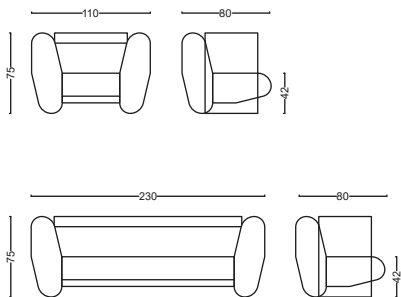

DESIGNER : GÜRHAN BİLGET

GRAP

Seating Group

Designed for those looking for originality in office and living spaces, this special collection combines aesthetics with comfort. With its unconventional forms and sculptural presence, Grap adds a unique character to your spaces, offering a distinctive style statement for both offices and living areas.