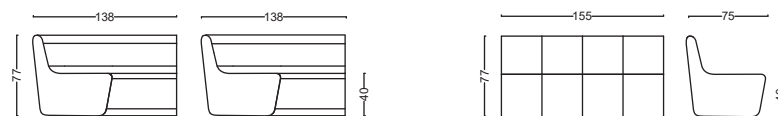

DESIGNER : CEYLİN KOLMAN (NERR DESIGN TEAM)

T

Waiting Group

LEGTOO

Waiting Group

LEGVAN

Waiting Group

ROW