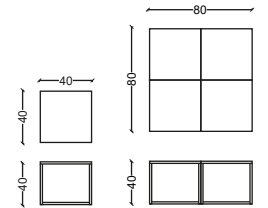

ECHO

Coffee Tables