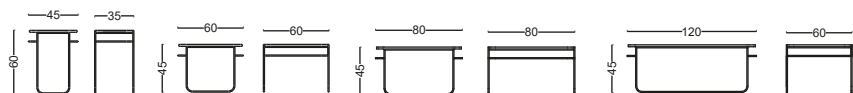

LIN

Coffee Tables