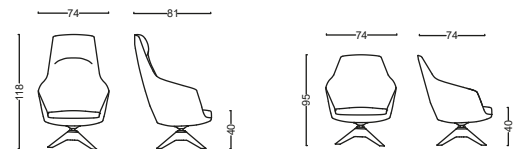

KIEV

Bergers