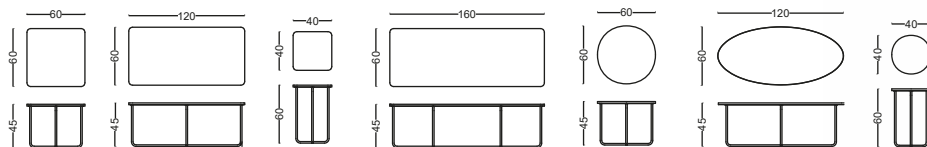

Coffee Tables

- Page 130 **Bond**
- Page 131 **Riva - XO**
- Page 132 **Joy**
- Page 133 **Echo - Kare**
- Page 134 **Elips - Lin**
- Page 135 **Altigen - Yuvarlak**

BOND

Coffee Tables

Available in various sizes with hexagonal and round options, the Bond side table features an angled leg design that gives it a sturdy, confident stance. This design, which pairs effortlessly with other pieces in the collection, adds a sense of movement to any space with its modern and dynamic lines.

Coffee Tables

The Joy side table collection adapts to a variety of settings with its selection of square, oval, round, and rectangular shapes in different heights and sizes. The minimalist and striking leg design offers an elegant aesthetic with its clean lines.