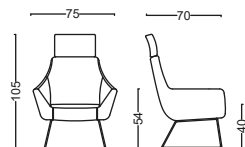

REBECCA

Bergers