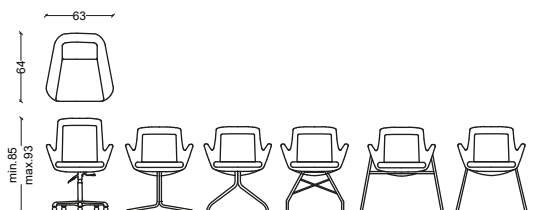

LITTLE

Office Chairs