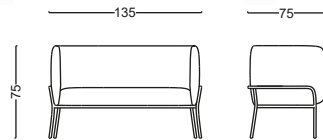

DUAL

Seating Group

CUBE

Seating Group

The Cube collection features a modern sofa and armchair that stand out for their elegant lines and minimalist design. With its flexible color combinations and unique design, it adds a sense of lightness to your spaces. Its comfortable construction brings comfort to spaces such as waiting areas and home offices.