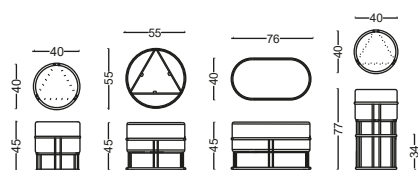

ZERO

Poufs

GUST

Poufs

DESIGNER : KLAN STUDIO

DISC

Poufs

RECT