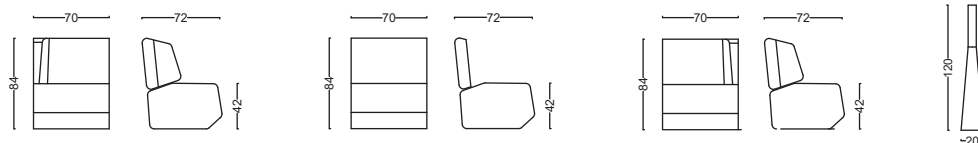

ROW STRAIGHT

Waiting Group