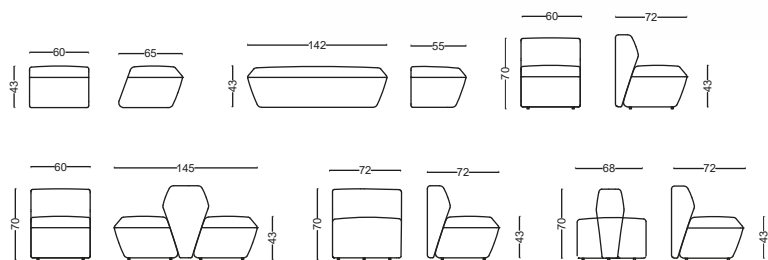

DESIGNER : KLAN STUDIO

CAKE

Waiting Group

Cake is a modular solution that adapts perfectly to different spaces: comfort for waiting, working, and taking a short break, all in one structure. With its lightweight form, table options, and connectable seating units, it offers flexible use in modern office environments.