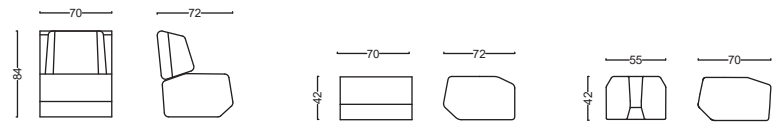

ROW

Waiting Group