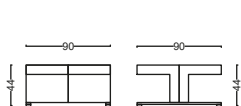

T

Waiting Group