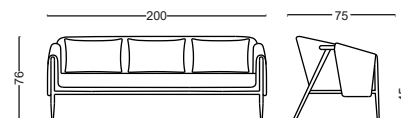

ALICE

Seating Group