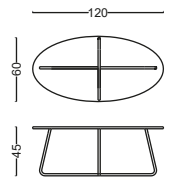

ELIPS

Coffee Tables