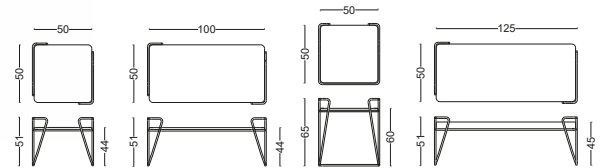

RIVA

Coffee Tables

DESIGNER : KLAN STUDIO