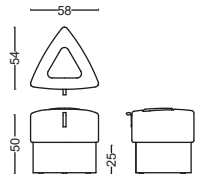

GUST

Poufs

DESIGNER : KLAN STUDIO