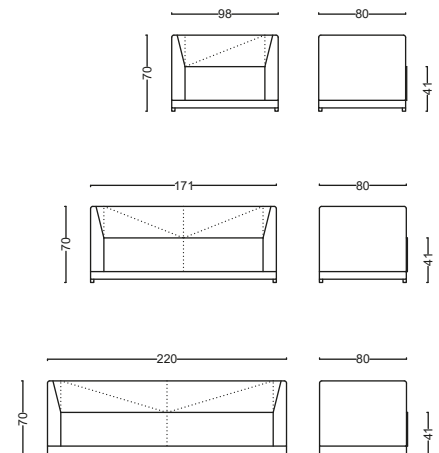

PRIZMA

Seating Group