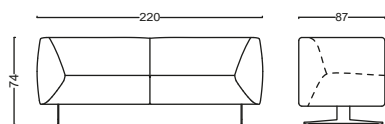

EMMA

Seating Group