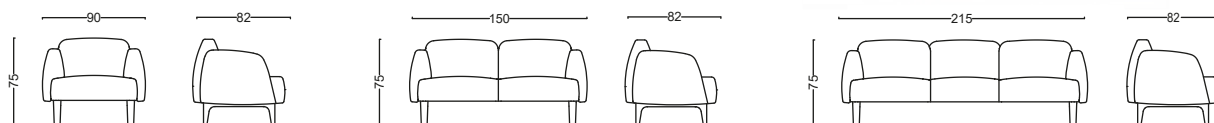

With its warm, rounded lines, LUCY brings the comfort and warmth of home to hotels and offices, including waiting areas, workspaces, and management offices, thanks to its soft and comfortable seating. Available as a single chair, two-seater, and three-seater sofa, as well as a waiting chair with a side table and lighting, it offers solutions for a variety of needs.