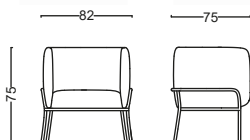

DUAL

Seating Group

CUBE

Seating Group

The Cube collection features a modern sofa and armchair that stand out for their elegant lines and minimalist design. With its flexible color combinations and unique design, it adds a sense of lightness to your spaces. Its comfortable construction brings comfort to spaces such as waiting areas and home offices.