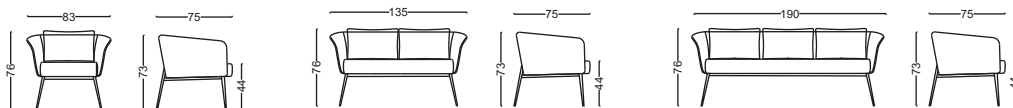

YENA

Seating Group

Yena is a functional and comfortable seating solution designed to fit seamlessly into small spaces thanks to its compact design. Its high-leg design adds a sense of lightness to the space, while its clean lines offer a modern look.

ALICE

Seating Group

BRAVE

Seating Group

ADEL

Seating Group

EVA

Seating Group