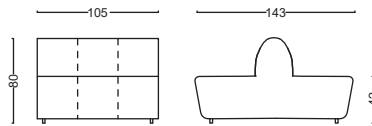

DESIGNER : CEYLİN KOLMAN (NERR DESIGN TEAM)

T

Waiting Group

LEGTOO

Waiting Group

LEGVAN

Waiting Group

ROW