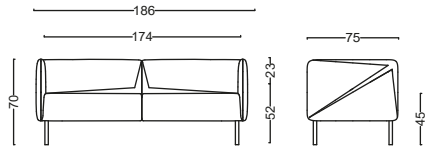

POLESTAR

DESIGNER : GÜRHAN BİLGET

Polestar was designed inspired by the four-pointed North Star. Its symmetrical form is accentuated by two different tones.

POLESTAR

Seating Group

Polestar was designed inspired by the four-pointed North Star. Its symmetrical form is accentuated by two different tones.