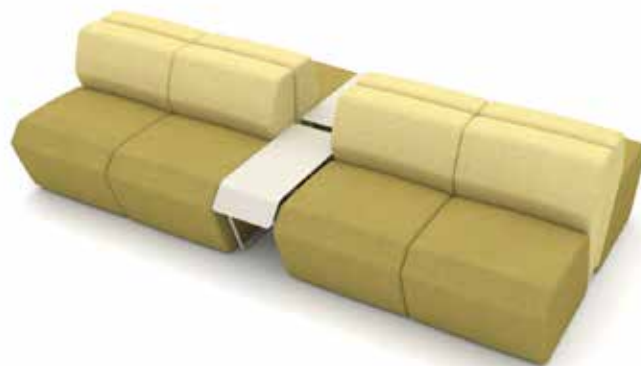

DESIGNER : KLAN STUDIO

CAKE

Waiting Group

Cake is a modular solution that adapts perfectly to different spaces: comfort for waiting, working, and taking a short break, all in one structure. With its lightweight form, table options, and connectable seating units, it offers flexible use in modern office environments.