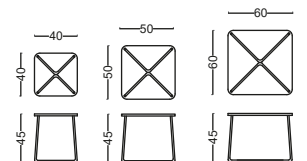

KARE

Coffee Tables