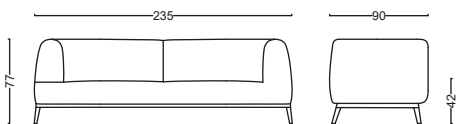

DESIGNER : CEYLİN KOLMAN (NERR DESIGN TEAM)

CLOUD

Seating Group

DION

Seating Group

SOFY

Seating Group

VOI