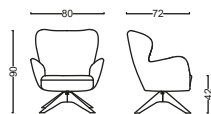

RIO

Bergers