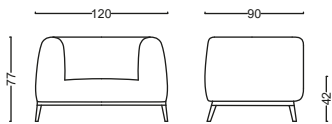

DESIGNER : CEYLİN KOLMAN (NERR DESIGN TEAM)

CLOUD

Seating Group

DION

Seating Group

SOFY

Seating Group

VOI