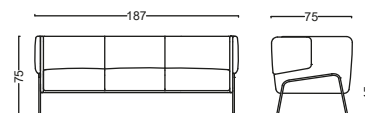

YENA

Seating Group

Yena is a functional and comfortable seating solution designed to fit seamlessly into small spaces thanks to its compact design. Its high-leg design adds a sense of lightness to the space, while its clean lines offer a modern look.