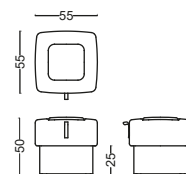

GUST

Poufs

DESIGNER : KLAN STUDIO