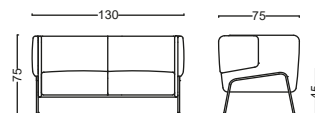

YENA

Seating Group

Yena is a functional and comfortable seating solution designed to fit seamlessly into small spaces thanks to its compact design. Its high-leg design adds a sense of lightness to the space, while its clean lines offer a modern look.